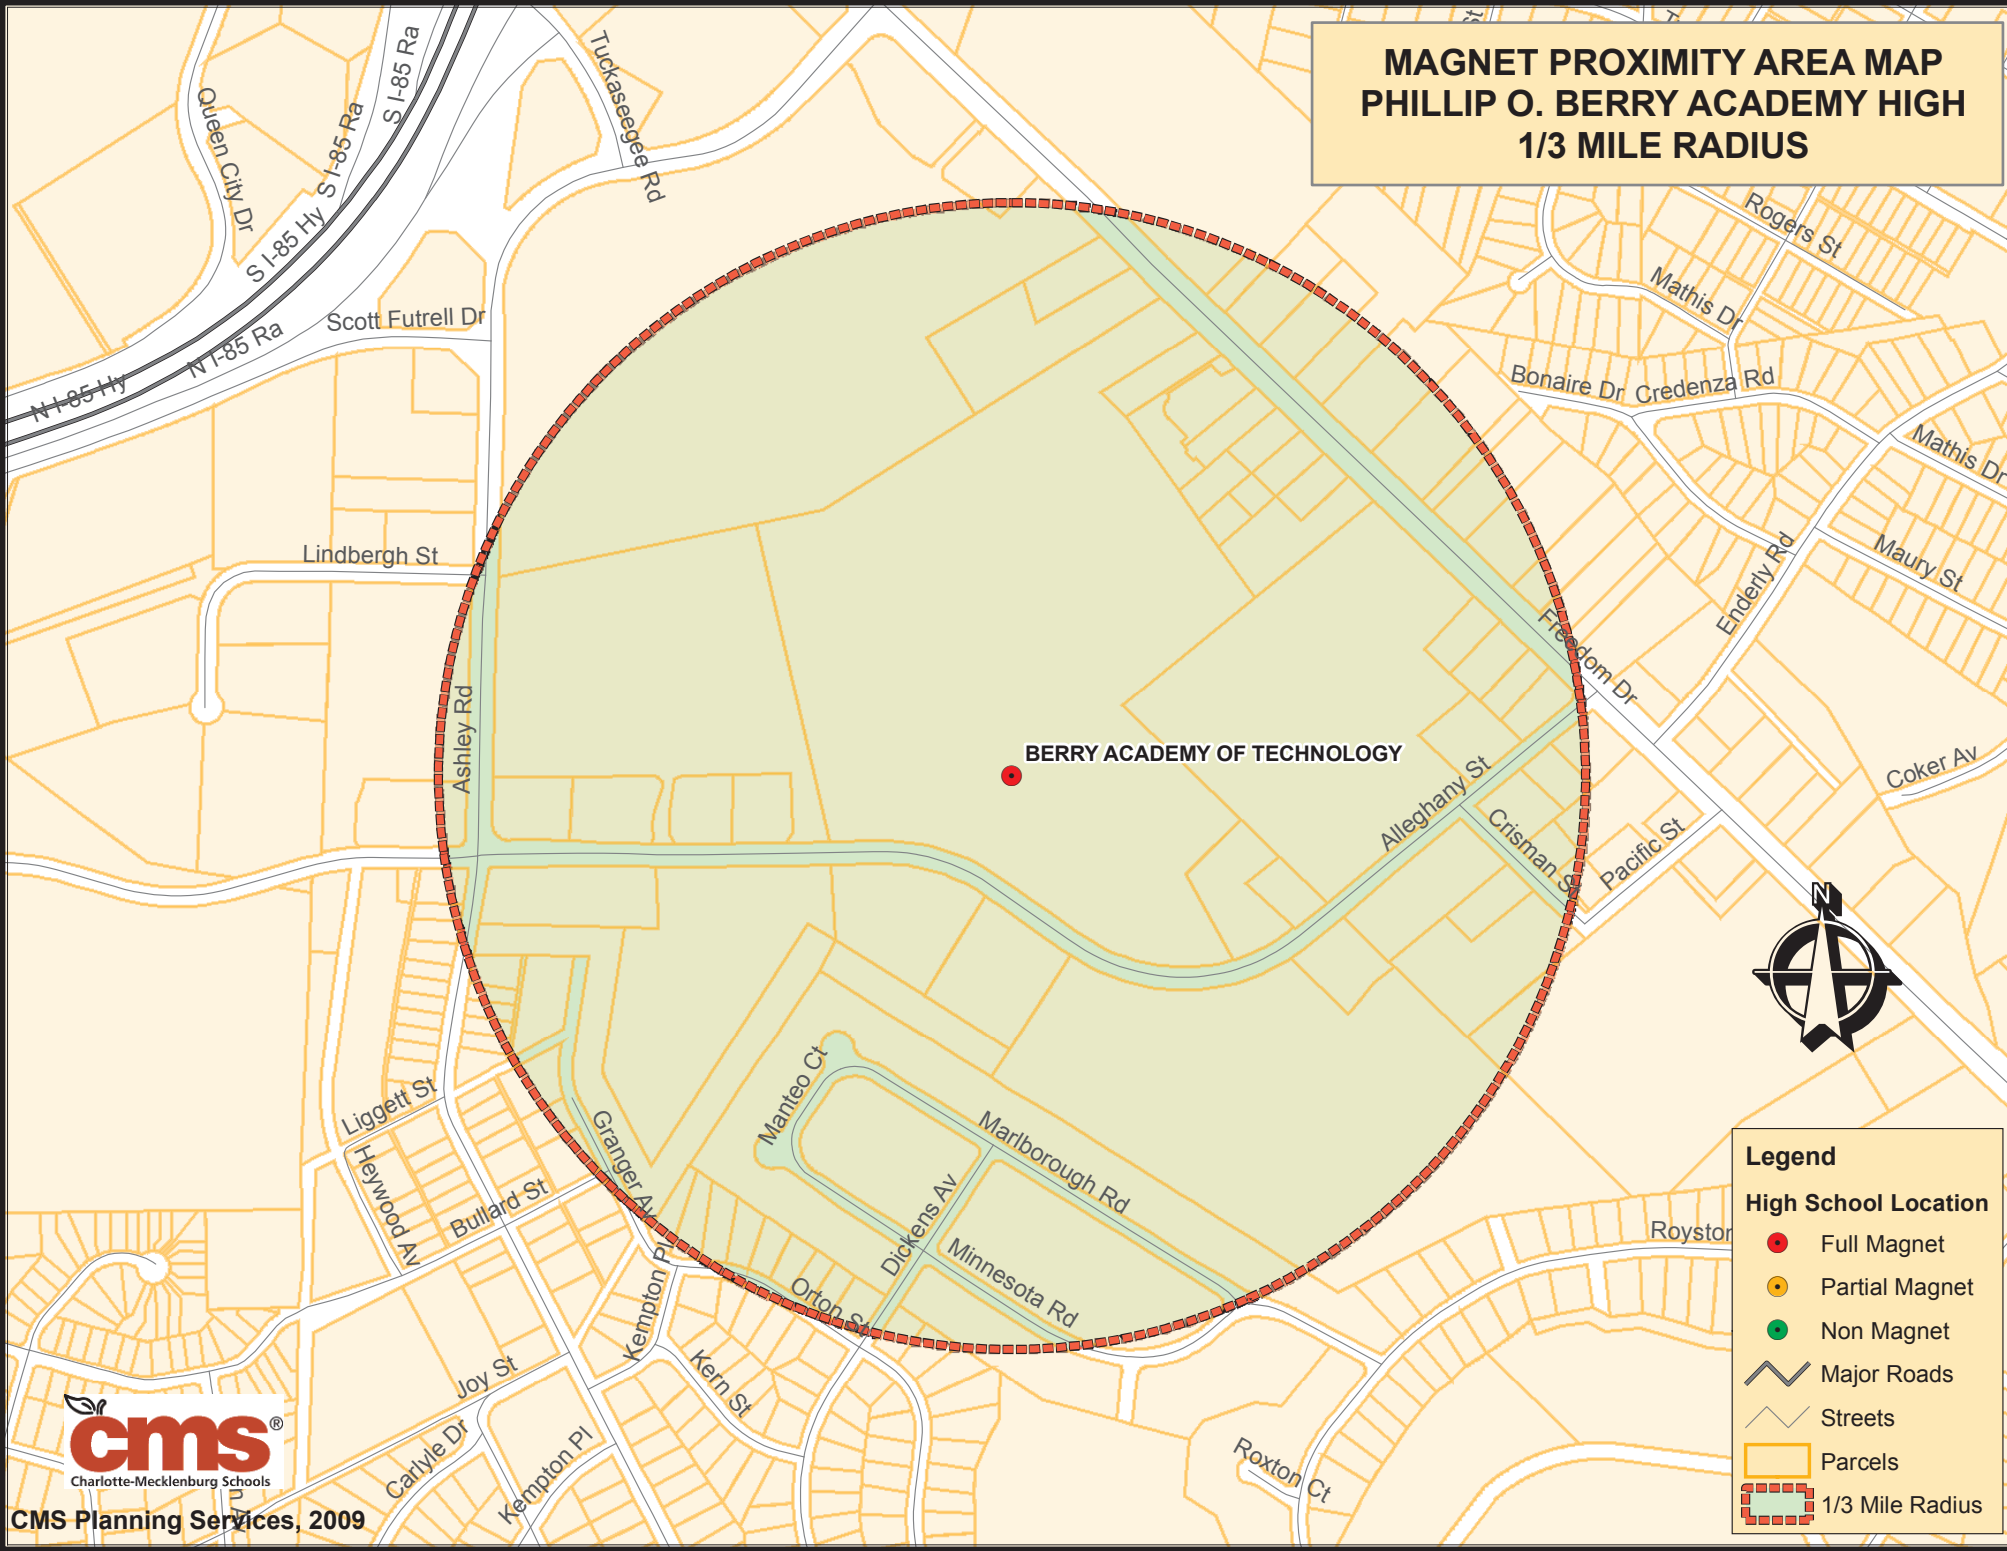

**MAGNET PROXIMITY AREA MAP
 PHILLIP O. BERRY ACADEMY HIGH
 1/3 MILE RADIUS**

Legend

- Full Magnet
- Partial Magnet
- Non Magnet
- Major Roads
- Streets
- Parcels
- 1/3 Mile Radius